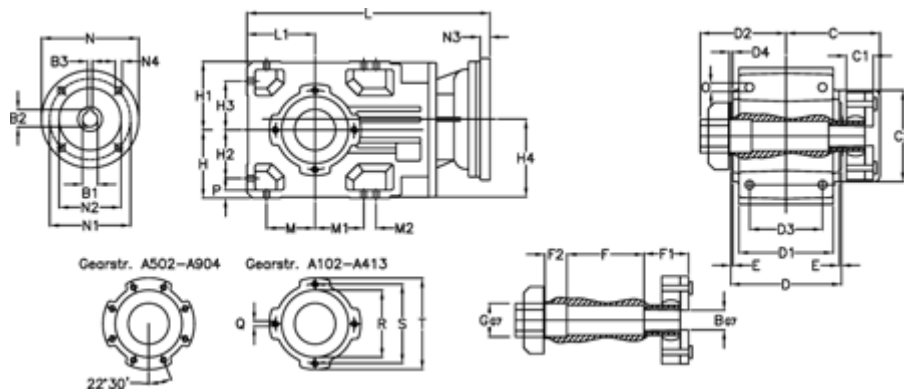

Article number: 29600232946320

Description: Bevel helical gearbox  
A203QF35-329,4-P63B5

## Measures

|           |                                |              |           |            |
|-----------|--------------------------------|--------------|-----------|------------|
| B = 35    | D1 = 110                       | F2 = 36      | L = 361.5 | N3 = -     |
| B1 = 11   | D2 = 60                        | G = 32       | L1 = 80   | N4 = M8x19 |
| B2 = 12.8 | D3 = 90                        | GA = 14,5 NM | M = 60.0  | O = 9.5    |
| B3 = 4    | d4 = 4.5                       | H = 80       | M1 = 60.0 | P = 9      |
| C = 89.5  | Description = A203QF-xx-P63 B5 | H1 = 80      | M2 = -    | Q = M8x15  |
| C1 = 23   | E = 3.0                        | H2 = 60.0    | N = 140   | R = 95     |
| C2 = 72.0 | F = 77.5                       | H3 = 60.0    | N1 = 115  | S = 115    |
| D = 136   | F1 = 36.0                      | H4 = 93.0    | N2 = 95   | T = 140    |